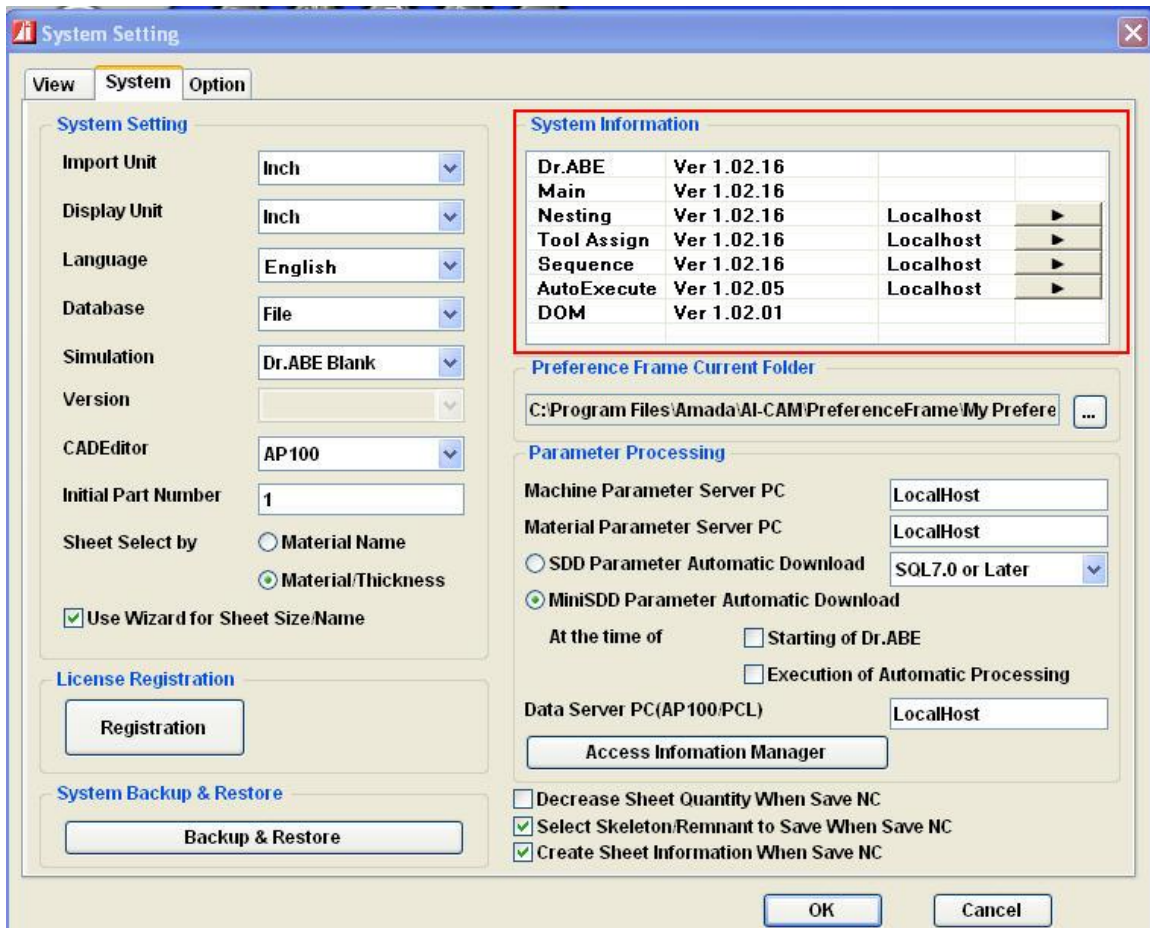

# UPDATING DR. ABE BLANK

1. The download will upgrade your version of Dr. Abe Blank to **v1.02.16**
2. Please download the patch, if you are running a version other than **v1.02.16**
3. To check your version of Dr. Abe Blank, click the system settings icon  to display the image below:

Figure 1

3. Please Download the Update1.02.16.EXE
4. Extract the files **Update.bat** and **Patch1.02.16\_20080728.exe** to **C:\temp**
5. Run (open) the Update.bat to upgrade your application.  
**\*\* Please do not run (open) the Patch1.02.16\_20080728.exe\*\***